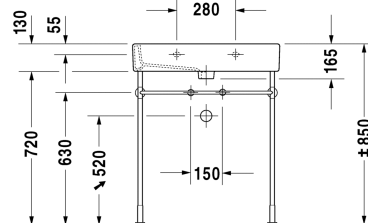

**Vero Washbasin, furniture washbasin # 045470..00 / 045470..30 / 045470..60**

| < 700 mm > |

Washbasin, furniture washbasin	Dimension	Weight	Order number
with tap platform, underneath glazed, 700 mm			
<b>Colors</b>			
00 White Alpin 08 Black			
<b>Variant</b>			
● with overflow	700 x 470 mm	20.900 kilogram	045470..00
●●● with overflow	700 x 470 mm	20.900 kilogram	045470..30
☒ with overflow	700 x 470 mm	20.900 kilogram	045470..60
Sanitary ceramics with the special WonderGliss surface finish will remain clean and attractive-looking for a long time to come. When ordering WonderGliss please add a "1" as eleventh digit to the model number.			
<b>Accessory for ceramics</b>			
Push-open waste for washbasins with overflow		0.400 kilogram	005052
<b>Accessory</b>			
Towel rail square tube 14 mm, for washbasin # 045470, 235070	655 mm	0.600 kilogram	003047
Design Siphon		1.500 kilogram	005036
<b>Suitable products</b>			
Metal console height adjustable +50 mm, for washbasin # 045470, 235070,			003075
Vanity unit wall-mounted 1 pull-out compartment, for Vero # 045470, 650 x 440 mm	650 x 440 mm		KT6684
Vanity unit wall-mounted 2 drawers, upper drawer including cut-out for siphon and siphon cover, for Vero # 045470, 650 x 440 mm	650 x 440 mm		KT6624
Vanity unit wall-mounted 1 pull-out compartment, compartment consists of glass dividers and 2 boxes (small/large), for Vero # 045470, 650 x 443 mm	650 x 443 mm		XL6042