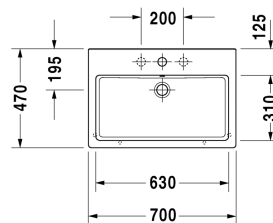

**Vero Washbasin, furniture washbasin # 045470..00 / 045470..30 / 045470..60**

| < 700 mm > |

Washbasin, furniture washbasin	Dimension	Weight	Order number
with tap platform, underneath glazed, 700 mm			
<b>Colors</b>			
00 White Alpin 08 Black			
<b>Variant</b>			
● with overflow	700 x 470 mm	20.900 kilogram	045470..00
●●● with overflow	700 x 470 mm	20.900 kilogram	045470..30
☒ with overflow	700 x 470 mm	20.900 kilogram	045470..60
Sanitary ceramics with the special WonderGliss surface finish will remain clean and attractive-looking for a long time to come. When ordering WonderGliss please add a "1" as eleventh digit to the model number.			
<b>Accessory for ceramics</b>			
Push-open waste for washbasins with overflow		0.400 kilogram	005052
<b>Accessory</b>			
Towel rail square tube 14 mm, for washbasin # 045470, 235070	655 mm	0.600 kilogram	003047
Design Siphon		1.500 kilogram	005036
<b>Suitable products</b>			
Metal console height adjustable +50 mm, for washbasin # 045470, 235070,			003075
Vanity unit wall-mounted 1 pull-out compartment, for Vero # 045470, 650 x 440 mm	650 x 440 mm		KT6684
Vanity unit wall-mounted 2 drawers, upper drawer including cut-out for siphon and siphon cover, for Vero # 045470, 650 x 440 mm	650 x 440 mm		KT6624
Vanity unit wall-mounted 1 pull-out compartment, compartment consists of glass dividers and 2 boxes (small/large), for Vero # 045470, 650 x 443 mm	650 x 443 mm		XL6042