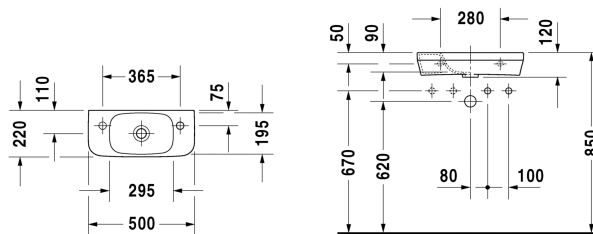

DuraStyle Handrinse basin # 0713500000 / 0713500008 / 0713500009

| < 500 mm > |

Handrinse basin	Dimension	Weight	Order number
without overflow, with tap platform, underneath glazed, 500 mm			
Colors			
00 White Alpin			
Variant			
⊗ without tap hole	500 x 220 mm	7.500 kilogram	0713500000
● tap hole on right side	500 x 220 mm	7.500 kilogram	0713500008
● tap hole on left side	500 x 220 mm	7.500 kilogram	0713500009
Sanitary ceramics with the special WonderGliss surface finish will remain clean and attractive-looking for a long time to come. When ordering WonderGliss please add a "1" as eleventh digit to the model number.			
Accessory			
Slotted waste for washbasins without overflow	50 mm	0.300 kilogram	005024

All drawings contain the necessary measurements which are subject to standard tolerances. They are stated in mm and are non-binding. Exact measurements, in particular for customised installation scenarios, can only be taken from the finished piece.